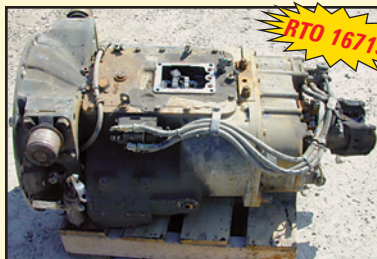

SUBJECT TO CHANGE DUE TO WEATHER AND LATE ARRIVING INVENTORY

DIESEL ENGINES HIGHLIGHTS
200 + TAKEOUTS
50+ CORES

- 1999 Cummins N14 525HP TAKEOUT,
- 1999 Cummins N14 500HP TAKEOUT,
- 1999 Cummins N14 370HP TAKEOUT,
- (2) 1995 Cummins N14 460HP T-OUT,
- (10+) Cummins N14 330-435HP T-OUT,
- Cummins BC III 475HP Twin Turbo,
- (15+) Cummins BC I, II, III, IV T-OUT,
- 1999 Cummins ISC 8.3 TAKEOUT,
- Cummins M11 L10, 5.9 & 8.3,
- Cummins V555 & V903,

- (2) Caterpillar 3406E 455 TAKEOUT,
- (2) Caterpillar 3406E 435 TAKEOUT,
- Caterpillar 3406E 410 TAKEOUT,
- (2) Caterpillar 3406E 355 TAKEOUT,
- Caterpillar C10 300 TAKEOUT,
- (10+) Caterpillar 3406B TAKEOUT,
- (5+) Caterpillar 3406A TAKEOUT,
- (5+) Caterpillar 3208 & 3176 TAKEOUT,
- (20+) Detroit 12.7 Series 60 TAKEOUT,
- (15+) Detroit 11.1 Series 60 TAKEOUT,
- (10+) Detroit 692, 671, 8.2 & 8V71,
- Mack E-7 350 TAKEOUT,
- (5+) International DT466,
- International 6.9, 7.3 & 9.0,
- Ford 6.6 & 7.8

80+ FRAME-CUT DIESEL ENGINES

- (2) Cummins N14 460HP,
- Cummins BC IV 444HP,
- Cummins N14 350HP,
- (15+) Cummins BC I, II, III & IV,
- (10+) Cummins L10 & M11,
- Caterpillar 3406E 355HP,
- (2) Mack E-6 300,
- (3) International DT466C,
- (4) Caterpillar 3406B,
- (4+) Detroit 12.7 60 SERIES,
- (4+) Detroit 11.1 60 SERIES

Every day more items are added, goto:
www.BerryhillAuctioneers.com
For more details regarding inventory additions and more detailed descriptions.

SHORT LIST!!! NEW ITEMS LISTED DAILY! www.BerryhillAuctioneers.com

NO RESERVATIONS • NO