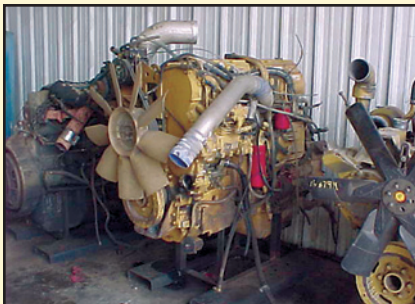

SUBJECT TO CHANGE DUE TO WEATHER AND LATE ARRIVING INVENTORY

DIESEL ENGINES HIGHLIGHTS
200 + TAKEOUTS
50+ CORES

- 1999 Cummins N14 525HP TAKEOUT,
- 1999 Cummins N14 500HP TAKEOUT,
- 1999 Cummins N14 370HP TAKEOUT,
- (2) 1995 Cummins N14 460HP T-OUT,
- (10+) Cummins N14 330-435HP T-OUT,
- Cummins BC III 475HP Twin Turbo,
- (15+) Cummins BC I, II, III, IV T-OUT,
- 1999 Cummins ISC 8.3 TAKEOUT,
- Cummins M11 L10, 5.9 & 8.3,
- Cummins V555 & V903,

- (2) Caterpillar 3406E 455 TAKEOUT,
- (2) Caterpillar 3406E 435 TAKEOUT,
- Caterpillar 3406E 410 TAKEOUT,
- (2) Caterpillar 3406E 355 TAKEOUT,
- Caterpillar C10 300 TAKEOUT,
- (10+) Caterpillar 3406B TAKEOUT,
- (5+) Caterpillar 3406A TAKEOUT,
- (5+) Caterpillar 3208 & 3176 TAKEOUT,
- (20+) Detroit 12.7 Series 60 TAKEOUT,
- (15+) Detroit 11.1 Series 60 TAKEOUT,
- (10+) Detroit 692, 671, 8.2 & 8V71,
- Mack E-7 350 TAKEOUT,
- (5+) International DT466,
- International 6.9, 7.3 & 9.0,
- Ford 6.6 & 7.8

80+ FRAME-CUT DIESEL ENGINES

- (2) Cummins N14 460HP,
- Cummins BC IV 444HP,
- Cummins N14 350HP,
- (15+) Cummins BC I, II, III & IV,
- (10+) Cummins L10 & M11,
- Caterpillar 3406E 355HP,
- (2) Mack E-6 300,
- (3) International DT466C,
- (4) Caterpillar 3406B,
- (4+) Detroit 12.7 60 SERIES,
- (4+) Detroit 11.1 60 SERIES

Every day more items are added, goto:
www.BerryhillAuctioneers.com
For more details regarding inventory additions and more detailed descriptions.

SHORT LIST!!! NEW ITEMS LISTED DAILY! www.BerryhillAuctioneers.com

NO RESERVATIONS • NO