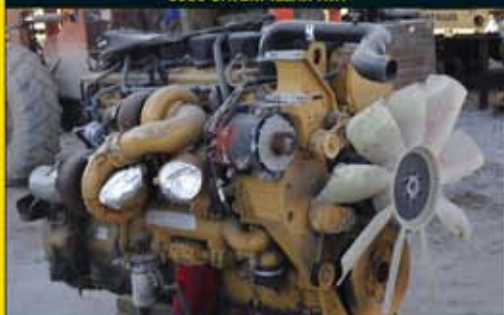

MACK EM6 300

3306 CATERPILLAR ATA

2005 CATERPILLAR C15 TWIN TURBO

CATERPILLAR C-12 365HP

CUMMINS N14 PLUS SELECT CPL2592 HP435

TANDEM 44,000LBS BRONZE MACK

UPCOMING ABSOLUTE AUCTIONS!

"Largest Truck Parts Auctions in the World"