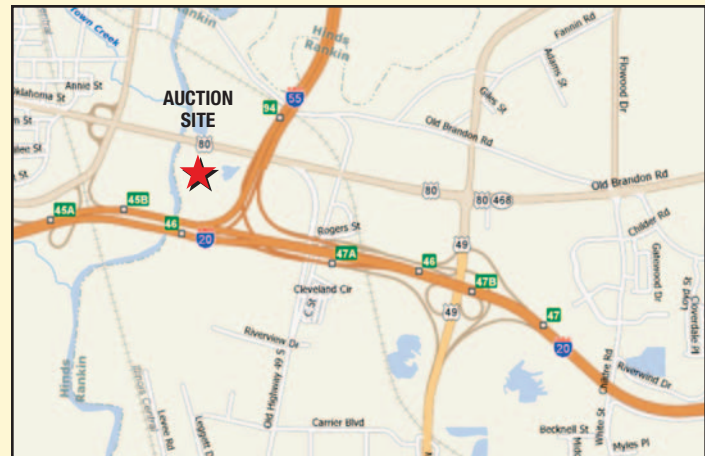

AUCTION SITE LOCATION: Plunk's Truck Parts 105 Highway 80 East, Pearl, MS 39208
AIRPORTS: Jackson International Airport (JAN) is 8 miles from Auction Site.

FROM Jackson International Airport: Start out going SOUTH on INTERNATIONAL DR for 1.4 miles, 2) INTERNATIONAL DR becomes AIRPORT RD SOUTH .5 mile 3) Turn RIGHT onto US-80 WEST 6 miles Plunks will be on the left, look for auction parking signs.

INSPECTION DATES: Every day starting Monday, March 31st at 8:00 am - 5:00 pm.

HOTELS: Jameson Inn (601) 932-6030, Hilton Garden Inn, (601) 933-1174, Fairfield Inn (601) 936-3434, Country Inn & Suites (601) 420-2244, LaQuinta (601) 664-0065

AUCTIONEER: Ray T.C. Berryhill MS #706 & Firm #707F, GA #2808, TX#12971

TERMS & CONDITIONS: Complete payment in full on sale day by cash or cashier's check. All checks must be made payable to BERRYHILL AUCTIONEERS. Personal and/or company checks must be accompanied by a bank letter of introduction or guarantee.

NO WARRANTY: Everything in the Auction is being sold AS IS, WHERE IS, without warranty or guarantee of any kind, as to age, year of manufacture, model, condition, make

or any statement by seller or auctioneer. Buyer is to inspect and purchase base on his/hers own knowledge of any item offered at this auction.

NOTE: Auction will be conducted RAIN OR SHINE.